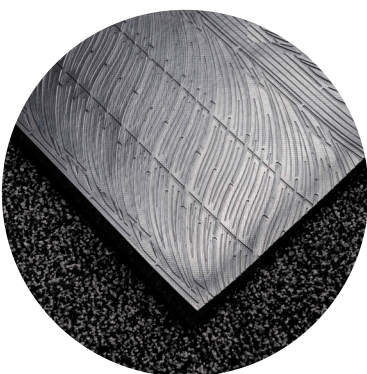

Contact us 1300 659 892 · alsco.com.au